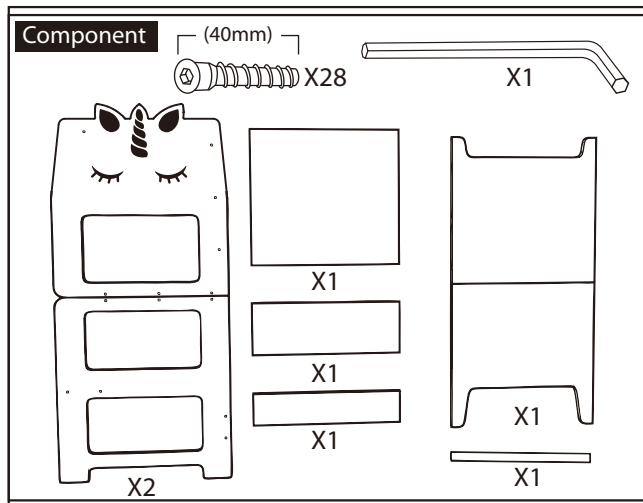

LEARNING TOWER

Instructions Manual

Warning
Must be used under Adult supervision at all times. For the use of one child at a time only. Must be assembled by an adult. The screws and small parts must not be accessible to young children. Stop using the learning tower when child's hips height is above the upper side bars. For domestic and indoor use only. Must be used on flat surfaces away from any structure or obstruction that could injure the child. Carry out regular safety checks, including bolts' tightness.